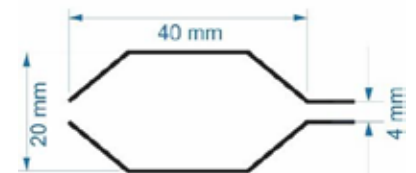

**PATTERN
STITCH OPTIONS**

PATTERN STITCH OPTIONS*

PD007

HONEY COMB

SIZE:

Tread Size = 20
Variance ± 1 mm

PATTERN STITCH OPTIONS*

PD029

DOUBLE DIAMOND

SIZE:

Tread Size = 20
Variance ± 1 mm

PD069

SIZE:

Tread Size = 20
Variance ± 1 mm

PATTERN STITCH OPTIONS*

PD114

PD115

DS KATZKIN

SIZE:

Tread Size = 20
Variance ± 1 mm

SIZE:

Tread Size = 20
Variance ± 1 mm