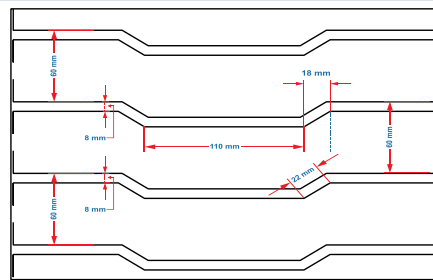

**PATTERN
STITCH OPTIONS**

PATTERN STITCH OPTIONS*

PD007

HONEY COMB

SIZE:

Tread Size = 20
Variance ± 1 mm

PATTERN STITCH OPTIONS*

PD029

DOUBLE DIAMOND

SIZE:

Tread Size = 20
Variance ± 1 mm

PD069

SIZE:

Tread Size = 20
Variance ± 1 mm

PATTERN STITCH OPTIONS*

PD114

PD115

DS KATZKIN

SIZE:

Tread Size = 20
Variance ± 1 mm

SIZE:

Tread Size = 20
Variance ± 1 mm