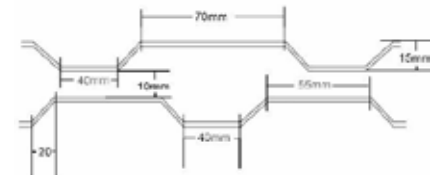

**PATTERN
STITCH OPTIONS**

PATTERN STITCH OPTIONS*

PD007

HONEY COMB

SIZE:

Tread Size = 20
Variance ± 1 mm

PATTERN STITCH OPTIONS*

PD029

DOUBLE DIAMOND

SIZE:

Tread Size = 20
Variance ± 1 mm

PD069

SIZE:

Tread Size = 20
Variance ± 1 mm

PATTERN STITCH OPTIONS*

PD114

PD115

DS KATZKIN

SIZE:

Tread Size = 20
Variance ± 1 mm

SIZE:

Tread Size = 20
Variance ± 1 mm