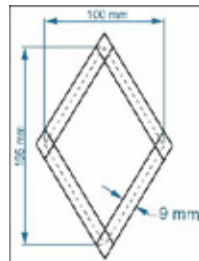

**PATTERN
STITCH OPTIONS**

PATTERN STITCH OPTIONS*

PD007

HONEY COMB

SIZE:

Tread Size = 20
Variance ± 1 mm

PATTERN STITCH OPTIONS*

PD029

DOUBLE DIAMOND

SIZE:

Tread Size = 20
Variance ± 1 mm

PD069

SIZE:

Tread Size = 20
Variance ± 1 mm

PATTERN STITCH OPTIONS*

PD114

PD115

DS KATZKIN

SIZE:

Tread Size = 20
Variance ± 1 mm

SIZE:

Tread Size = 20
Variance ± 1 mm